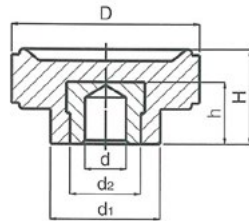

## 1195 – Phenolic Knob - Female

Available in Black Duroplast • Available with treated steel insert - S

Part Number	D	H	d	d5	h	h1	d1	d2
11-KPLB24S5	24	13	5.25	-	8	-	14	10
11-KPLB24B6O	24	13	-	M6	-	11.5	14	-
11-KPLB24S5O	24	13	5.25	-	-	11.5	14	10
11-KPLB30S5	30	15	5.25	-	12	-	20	12
11-KPLB30B8O	30	15	-	M8	-	13.8	20	-
11-KPLB30S5O	30	15	5.25	-	-	13.8	20	12
11-KPLB30B10O	30	15	-	M10	-	13.8	20	-

Available with threaded female brass insert open – BXO X= d5

Available with treated steel insert open – SXO X = d

Steel Insert -S

Steel Insert Open - SXO

Brass Insert Open - BXO

## 1195 - Phenolic Knob - Male

Available in Black Duraplast • Treated threaded steel insert

Part Number	D	H	d	e	d1
11-KPLB24S6-25	24	13	M6	25	14
11-KPLB30S10-13	30	15	M10	13	20