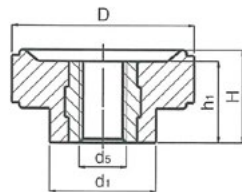

## 1195 – Phenolic Knob - Female

Available in Black Duroplast • Available with treated steel insert - S

Part Number	D	H	d	d5	h	h1	d1	d2
11-KPLB24S5	24	13	5.25	-	8	-	14	10
11-KPLB24B6O	24	13	-	M6	-	11.5	14	-
11-KPLB24S5O	24	13	5.25	-	-	11.5	14	10
11-KPLB30S5	30	15	5.25	-	12	-	20	12
11-KPLB30B8O	30	15	-	M8	-	13.8	20	-
11-KPLB30S5O	30	15	5.25	-	-	13.8	20	12
11-KPLB30B10O	30	15	-	M10	-	13.8	20	-

Available with threaded female brass insert open – BXO X= d5

Available with treated steel insert open – SXO X = d

Steel Insert -S

Steel Insert Open - SXO

Brass Insert Open - BXO

## 1195 - Phenolic Knob - Male

Available in Black Duraplast • Treated threaded steel insert

Part Number	D	H	d	e	d1
11-KPLB24S6-25	24	13	M6	25	14
11-KPLB30S10-13	30	15	M10	13	20