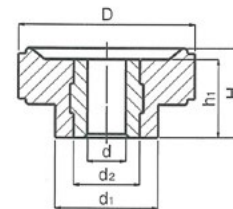

## 1195 – Phenolic Knob - Female

Available in Black Duroplast • Available with treated steel insert - S

Part Number	D	H	d	d5	h	h1	d1	d2
11-KPLB24S5	24	13	5.25	-	8	-	14	10
11-KPLB24B6O	24	13	-	M6	-	11.5	14	-
11-KPLB24S5O	24	13	5.25	-	-	11.5	14	10
11-KPLB30S5	30	15	5.25	-	12	-	20	12
11-KPLB30B8O	30	15	-	M8	-	13.8	20	-
11-KPLB30S5O	30	15	5.25	-	-	13.8	20	12
11-KPLB30B10O	30	15	-	M10	-	13.8	20	-

Available with threaded female brass insert open – BXO X= d5

Available with treated steel insert open – SXO X = d

Steel Insert -S

Steel Insert Open - SXO

Brass Insert Open - BXO

## 1195 - Phenolic Knob - Male

Available in Black Duraplast • Treated threaded steel insert

Part Number	D	H	d	e	d1
11-KPLB24S6-25	24	13	M6	25	14
11-KPLB30S10-13	30	15	M10	13	20