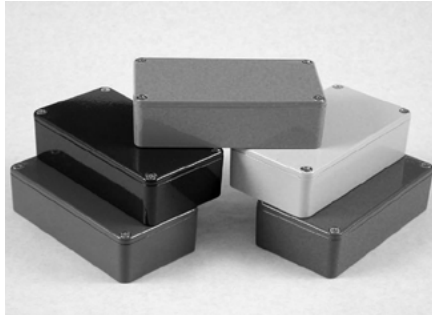

## Hammond Painted “Stomp Box” - Diecast Aluminum Enclosures - 1590 Series

Designed as electronic instrument enclosures with provision for mounting PCBs.

- Rugged, diecast aluminum alloy (tough - yet easy to machine), electronic instrument enclosure.
- Painted “Stomp Box” versions are coated with a smooth gloss polyester powder paint for a lasting finish, even after machining.
- Smooth paint allows for easy adhesion of labels and/or silk screens.
- Paint colors are matched to standard RAL colours.
- Lap joint construction provides protection against access of dust and splashing water. Also provides for improved EMI/RFI shielding.
- Designed to meet IP54.
- Low side wall draft angle (2 degrees or less) for easy P.C. board mounting.

### Rectangular Versions

(Also 26-1590XX Series L=145 x W=121 x D=35 - eg. 26-1590XXCB = Cobalt Blue).

Part Number	Colour	RAL Number	Length mm	Width mm	Enclosure Depth mm (Without Lid)
26-1590BCB	Cobalt Blue	RAL 5013	112	60	27
26-1590BGR	Green	RAL 6024	112	60	27
26-1590BLG	Light Gray	RAL 7035	112	60	27
26-1590BOR	Orange	RAL 2009	112	60	27
26-1590BPR	Purple	RAL 4008	112	60	27
26-1590BRD	Red	RAL 3011	112	60	27
26-1590BYL	Yellow	RAL 1021	112	60	27