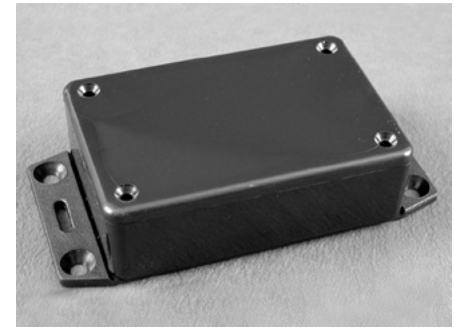

Hammond Multipurpose Boxes

Hammond Multipurpose Flanged Base Boxes - 1591 F2/F2S Series

- Designed for wall or shelf mounting, where the lid can be easily removed with the box insitu, allowing easy access for servicing.
- Splash and dust proof to meet IP54.
- Integral vertical guides for PC cards.
- Individually shrink wrapped for protection.
- Material: Genreal purpose black plastic or flame retardant ABS plastic with a UL94VØ rating.

GP Economy Plastic Boxes

Unit Assembled with black anodized self tapping #4Phillips screws.

ABS Boxes

Unit assembled with M3 x 10 machine screws into tapped brass inserts.

Clear FR polycarbonate lids available

Part Numbers:

FR ABS "F2" Series		GP Economical Plastic "F2S" Series		Dimensions (mm)		
Black	Grey	Black	Grey	Length	Width	Height (less lid)
26-159MF2BK	26-1591MF2GY	26-1591MF2SBK	26-1591MF2SGY	85	56	21
26-1591LF2BK	26-1591LF2GY	26-1591LF2SBK	26-1591LF2SGY	85	56	35
26-1591AF2BK	26-1591AF2GY	26-1591AF2SBK	26-1591AF2SGY	100	50	21
26-1591SF2BK	26-1591SF2GY	26-1591SF2SBK	26-1591SF2SGY	110	82	40
26-1591BF2BK	26-1591BF2GY	26-1591BF2SBK	26-1591BF2SGY	112	62	27
26-1591CF2BK	26-1591CF2GY	26-1591CF2SBK	26-1591CF2SGY	120	65	36
26-1591TF2BK	26-1591TF2GY	26-1591TF2SBK	26-1591TF2SGY	120	80	55
26-1591UF2BK	26-1591UF2GY	26-1591UF2SBK	26-1591UF2SGY	120	120	55
26-1591VF2BK	26-1591VF2GY	26-1591VF2SBK	26-1591VF2SGY	120	120	90
26-1591GF2BK	26-1591GF2GY	26-1591GF2SBK	26-1591GF2SGY	121	94	30
26-1591DF2BK	26-1591DF2GY	26-1591DF2SBK	26-1591DF2SGY	150	80	46
26-1591HF2BK	26-1591HF2GY	26-1591HF2SBK	26-1591HF2SGY	165	71	25
26-1591EF2BK	26-1591EF2GY	26-1591EF2SBK	26-1591EF2SGY	191	11	57