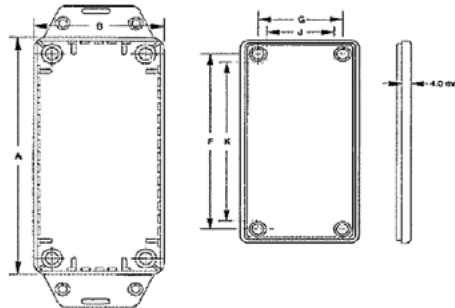

Hammond Multipurpose Boxes

Hammond Multipurpose Flanged Base Boxes - 1591 F2/F2S Series

- Designed for wall or shelf mounting, where the lid can be easily removed with the box insitu, allowing easy access for servicing.
- Splash and dust proof to meet IP54.
- Integral vertical guides for PC cards.
- Individually shrink wrapped for protection.
- Material: Genreal purpose black plastic or flame retardant ABS plastic with a UL94VØ rating.

GP Economy Plastic Boxes

Unit Assembled with black anodized self tapping #4Phillips screws.

ABS Boxes

Unit assembled with M3 x 10 machine screws into tapped brass inserts.

Clear FR polycarbonate lids available

Part Numbers:

FR ABS "F2" Series		GP Economical Plastic "F2S" Series		Dimensions (mm)		
Black	Grey	Black	Grey	Length	Width	Height (less lid)
26-159MF2BK	26-1591MF2GY	26-1591MF2SBK	26-1591MF2SGY	85	56	21
26-1591LF2BK	26-1591LF2GY	26-1591LF2SBK	26-1591LF2SGY	85	56	35
26-1591AF2BK	26-1591AF2GY	26-1591AF2SBK	26-1591AF2SGY	100	50	21
26-1591SF2BK	26-1591SF2GY	26-1591SF2SBK	26-1591SF2SGY	110	82	40
26-1591BF2BK	26-1591BF2GY	26-1591BF2SBK	26-1591BF2SGY	112	62	27
26-1591CF2BK	26-1591CF2GY	26-1591CF2SBK	26-1591CF2SGY	120	65	36
26-1591TF2BK	26-1591TF2GY	26-1591TF2SBK	26-1591TF2SGY	120	80	55
26-1591UF2BK	26-1591UF2GY	26-1591UF2SBK	26-1591UF2SGY	120	120	55
26-1591VF2BK	26-1591VF2GY	26-1591VF2SBK	26-1591VF2SGY	120	120	90
26-1591GF2BK	26-1591GF2GY	26-1591GF2SBK	26-1591GF2SGY	121	94	30
26-1591DF2BK	26-1591DF2GY	26-1591DF2SBK	26-1591DF2SGY	150	80	46
26-1591HF2BK	26-1591HF2GY	26-1591HF2SBK	26-1591HF2SGY	165	71	25
26-1591EF2BK	26-1591EF2GY	26-1591EF2SBK	26-1591EF2SGY	191	11	57