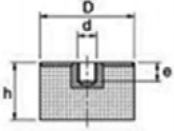

4112 – Sealed End Female Antivibration Mount

Rubber & Zinc plated Steel

- Threaded blind hole

Part Number	D	h	D	e	Cp
11-AVMP2520S6	25	20	M6	8	29

*Cp Maximum load compression (kg)

4110 – Sealed End Male Antivibration Mount

Stainless Steel

- Threaded blind hole

Part Number	D	h	D	e	Cp
11-AVMP2520SS6	25	20	M6	18	45

*Cp Maximum load compression (kg)

4142 – Rubber Handle

Rubber Handle

Part Number	D	L
11-HRRB25-103	25	103
11-HRRB27-103	27	103
11-HRRB30-103	30	103