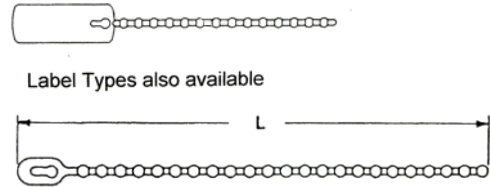

Cable Ties - Beaded Ties

Easy to install and release

Part Number	Length L mm	Bundle Max. Diameter
15-PBV108	108	29
15-PBV152	152	43
15-PBV203	203	62

UL Approved Nylon 6/6

Cable Ties - Push Mount

Part Number	Length L mm	Width W mm	Bundle Max. Diameter	Mounting Hole Dia	Min. Tensile Strength
15-PDV170/5.0B	169	5	36	6.8	18 Kg
15-PUV170/5.4	169	5.4	38	6.8	22 Kg

UL Approved Nylon 6/6

15-PDV170/5.0B Black

15-PUV170/5.4 Natural

Cable Ties - Chassis Mount

Part Number	Length L mm	Width W mm	Bundle Max. Diameter
15-PCC300/3.2B	304	6.2	85

Black UL Approved Nylon 6/6

Cable Ties - Locking Strap Ties

Part Number	Length L mm
15-Lock-150	150

Clear Polypropylene