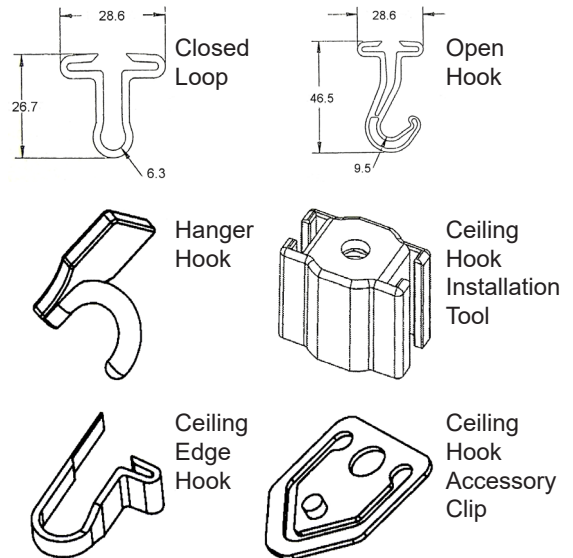

Suspended Ceiling Hooks

For light articles such as mobiles, banners and signs.

Quick installation or removal, without ladder, using installation tool screwed to a standard paint roller pole.

Closed loop and open hook designs in natural nylon or clear copolyester

Note: Check allowable loading with manufacturer of ceiling.

Part Number	Material	Description	Colour
06-SCH06CN	Nylon 66	Closed Loop	Off White
06-SCH06CP	Copolyester	Closed Loop	Clear
06-SCH09ON	Nylon 66	Open Hook	Off White
06-SCH09OP	Copolyester	Open Hook	Clear
06-SCHTL	Nylon 66	Ceiling Hook Tool	Off White
06-SCH050EH	Nylon 66	Ceiling Edge Hook	Off White
06-INSTLHOOK	Nylon 66	Hanger Hook	Off White
06-SCHRING	Nylon 66	Ring	Off White
06-SCHCLIP	Nylon 66	Accessory Clip	Off White
06-SHOOK	Nylon 66	'S' Hook	Off White

Snap Hooks

Ideal for light duty marine use, securing cargo to racks • Miscellaneous automotive, marine and canvas industry

Material is UV resistant nylon - suitable for outdoors.

Snap hooks will not scratch painted or decorated surfaces.

Quickey Fastener

Plastic chain, cordage or key quick attach / detach linkage • Colour code identification - Secure attachment

Tent fly attachment or lanyard clasp. Durable Acetal - Black, Blue, Green, Red, Yellow and White.